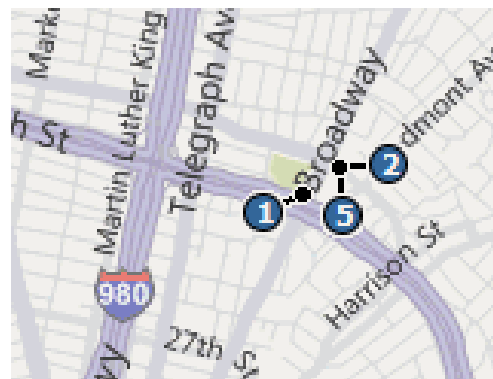

From the MacArthur BART Station:

Turn right (South) past the turnstiles.
Turn left on MacArthur Blvd and walk 0.5 miles
Turn right on Broadway for conference at 3505 Broadway.

From I-80 West/ I-580 East:

Take I-80 West toward I-580 East
Keep left to stay on I-580 East
Take Webster St exit toward Broadway North
Turn right onto Webster St
Turn right onto W MacArthur Blvd
Turn right onto Broadway for Conference at 3505 Broadway or
Continue on W MacArthur for Parking at 280 W. MacArthur

From I-580 West:

Take I-580 West toward Chatham Rd
Take exit 21A toward Harrison Street / MacArthur Blvd
Keep straight onto Santa Clara Ave
Bear right onto W MacArthur Blvd
Parking is at 280 W. MacArthur or
Continue on W. MacArthur and turn left onto Broadway for
Conference at 3505 Broadway

From Highway 13:

SR-13 North / Warren Fwy toward SR-13 North / Tunnel Rd
Take ramp left for SR-24 West toward Oakland
Take exit 4B for Broadway toward Broadway
Turn left at W. MacArthur for Parking at 280 W. MacArthur or
Continue on Broadway for Conference at 3505 Broadway